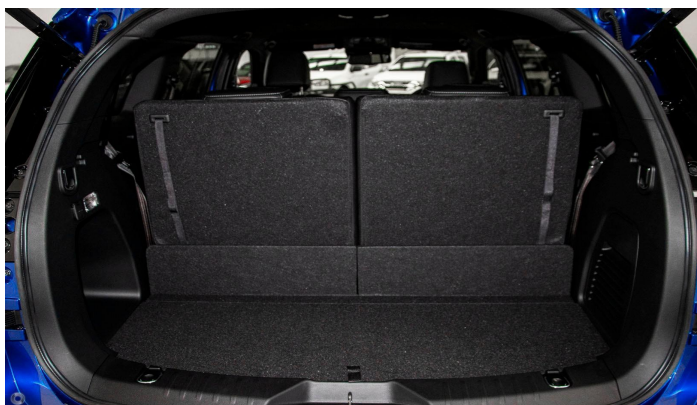

2026 Isuzu MU-X LS-T SUV

$68,888*

Kilometres	299
Body	SUV
Colour	Neptune Blue
Transmission	6 Speed Sports Automatic
Fuel Type	Diesel
Engine	4 Cylinder
Driveline	4X4 Dual Range
Induction	Turbo Intercooled
ANCAP Rating	★★★★★
Fuel Efficiency	7.6 L/100km
CO²	200.0 g/km
VIN	MPAUCS40GST016374
Stock Number	I50811366
Reg Plate	XF327B

Vehicle Location

To learn more or book a test drive
scan below QR CODE

Jarvis Barossa
50-52 Murray Street
Tanunda, SA 5352
Phone: [1800 15 55 88](tel:1800155588)
Email: info@jarviscars.com.au
Website: <https://www.jarviscars.com.au>