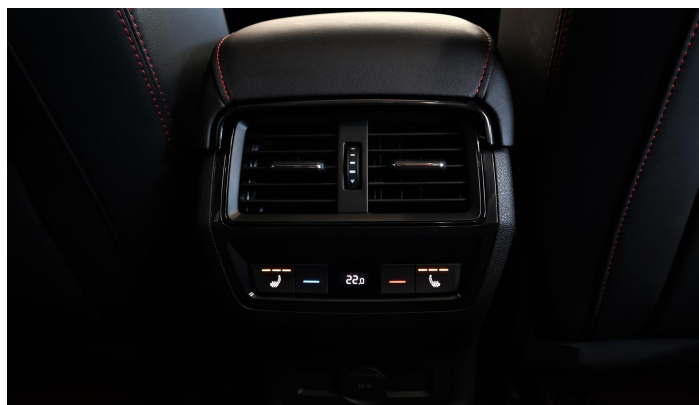

2024 SKODA Kodiaq NS RS SUV

$57,888*

Kilometres	5,102
Body	SUV
Colour	Graphite Grey
Transmission	7 Speed Sports Automatic Dual Clutch
Fuel Type	Petrol - Premium ULP
Engine	4 Cylinder
Driveline	4X4
Induction	Turbo Intercooled
Fuel Efficiency	7.5 L/100km
CO²	171.0 g/km
VIN	TMBMU9NS2R8045136
Stock Number	SK625724
Reg Plate	XD538R

Vehicle Location

To learn more or book a test drive
scan below QR CODE

Jarvis Skoda Adelaide
193 West Terrace
Adelaide, SA 5000
Phone: [1800 15 55 88](tel:1800155588)
Email: info@jarviscars.com.au
Website: <https://www.jarviscars.com.au>